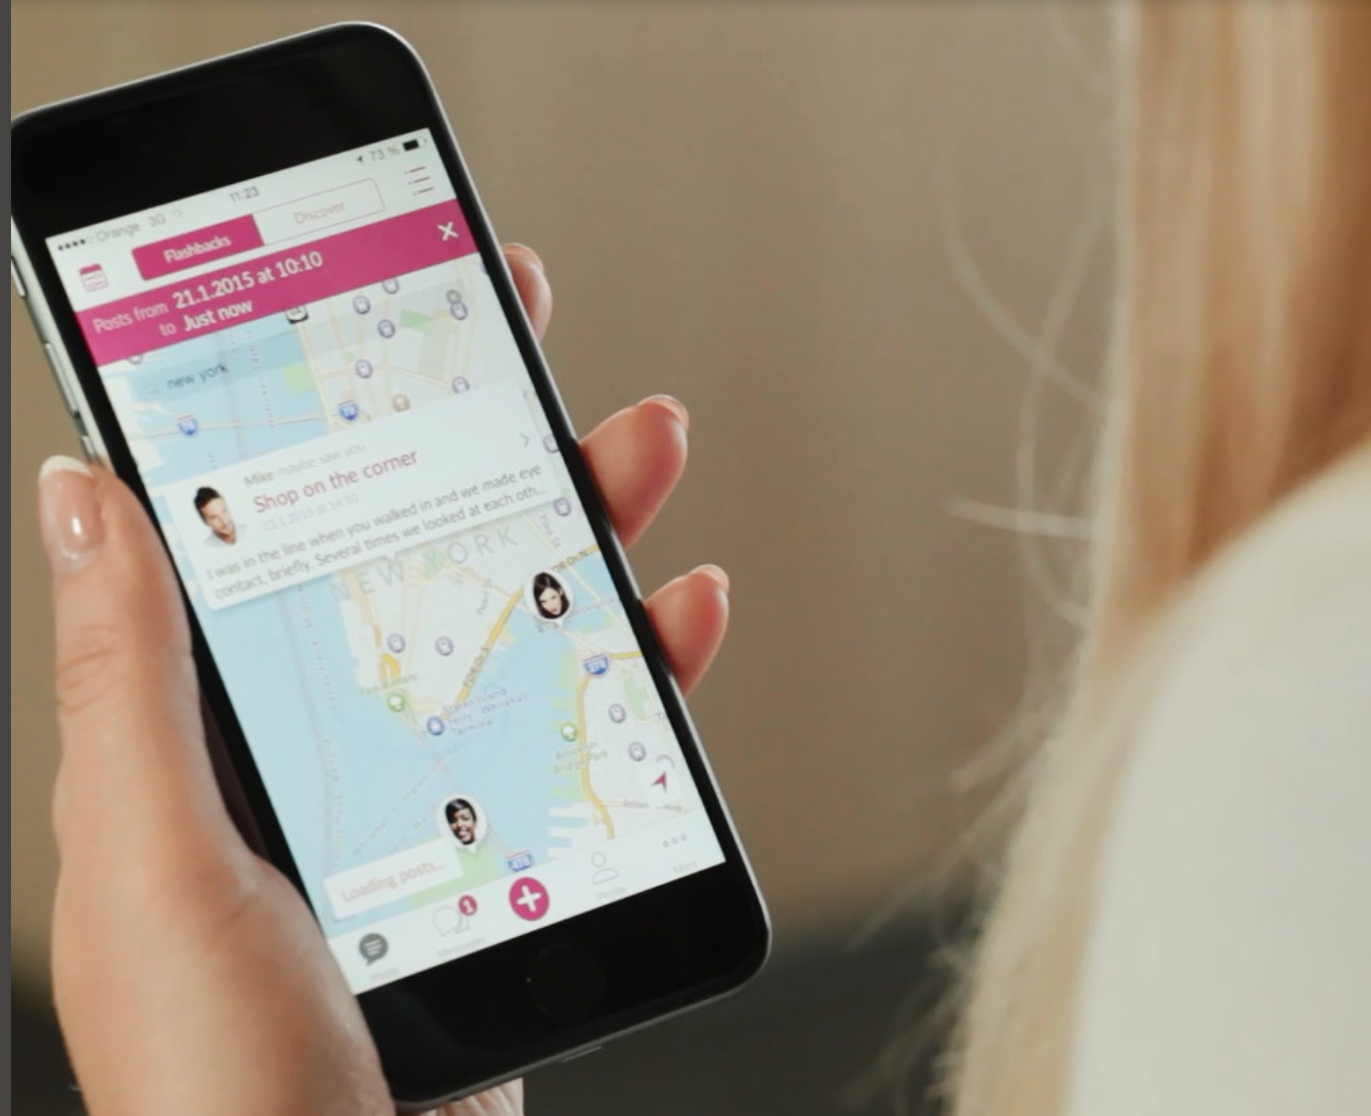

Coupling.me

THE NEW WAY TO MEET & DATE

WHAT IS COUPLING.ME?

A MAP BASED SOCIAL APPLICATION

Coupling.me

WHAT IS COUPLING.ME ABOUT?

CONNECTS PEOPLE OFFLINE-ONLINE

in REAL SITUATIONS

and REAL TIME

in an OPEN WORLD

and it is EASY TO USE

Coupling.me

Coupling.me

CHANGES THE WAY HOW PEOPLE MEET & DATE

Download on the
App Store

Get it on
Google play