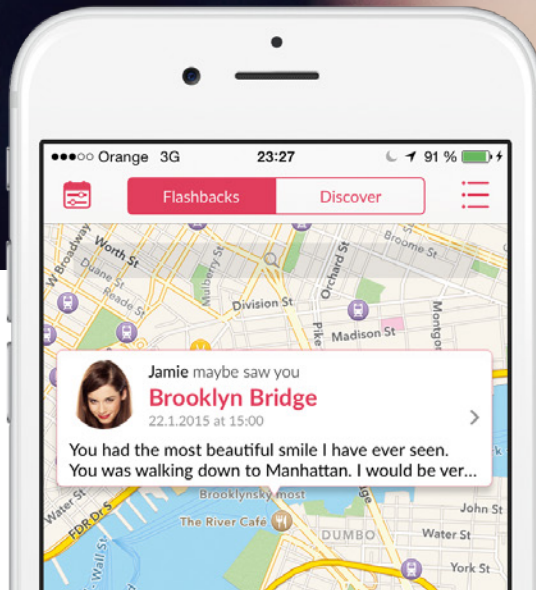

Coupling.me

THE NEW WAY TO MEET & DATE

WHAT IS COUPLING.ME?

A MAP BASED SOCIAL APPLICATION

Coupling.me

WHAT IS COUPLING.ME ABOUT?

CONNECTS PEOPLE OFFLINE-ONLINE

in REAL SITUATIONS

and REAL TIME

in an OPEN WORLD

and it is EASY TO USE

Coupling.me

Coupling.me

CHANGES THE WAY HOW PEOPLE MEET & DATE

Download on the
App Store

Get it on
Google play