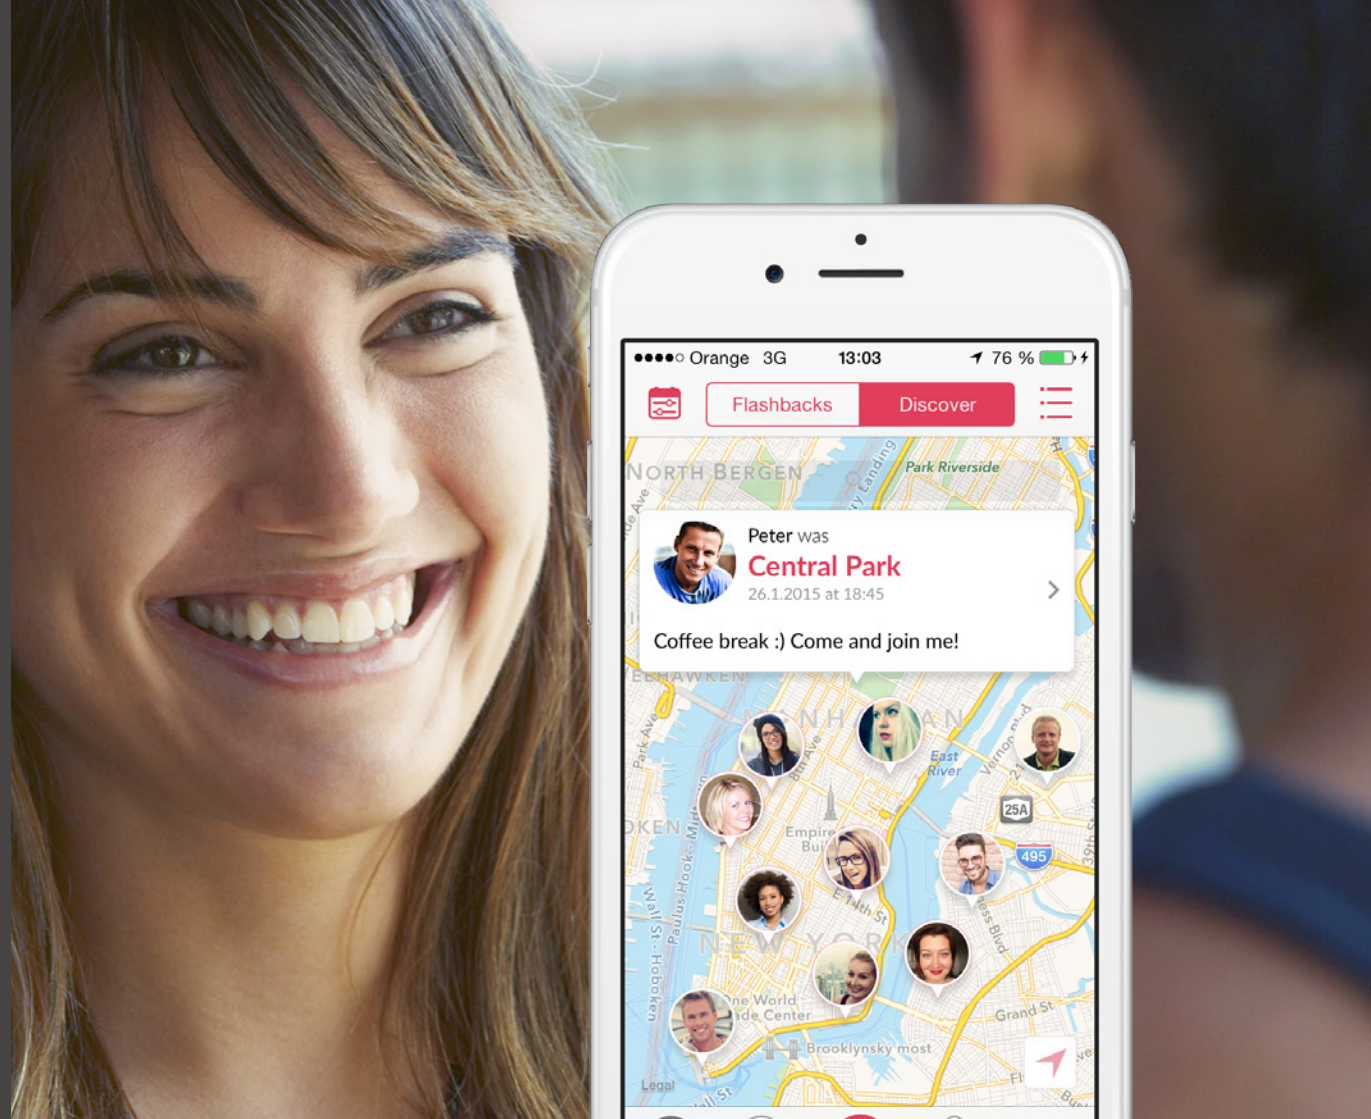

Coupling.me

THE NEW WAY TO MEET & DATE

WHAT IS COUPLING.ME?

A MAP BASED SOCIAL APPLICATION

Coupling.me

WHAT IS COUPLING.ME ABOUT?

CONNECTS PEOPLE OFFLINE-ONLINE

in REAL SITUATIONS

and REAL TIME

in an OPEN WORLD

and it is EASY TO USE

Coupling.me

Coupling.me

CHANGES THE WAY HOW PEOPLE MEET & DATE

Download on the
App Store

Get it on
Google play