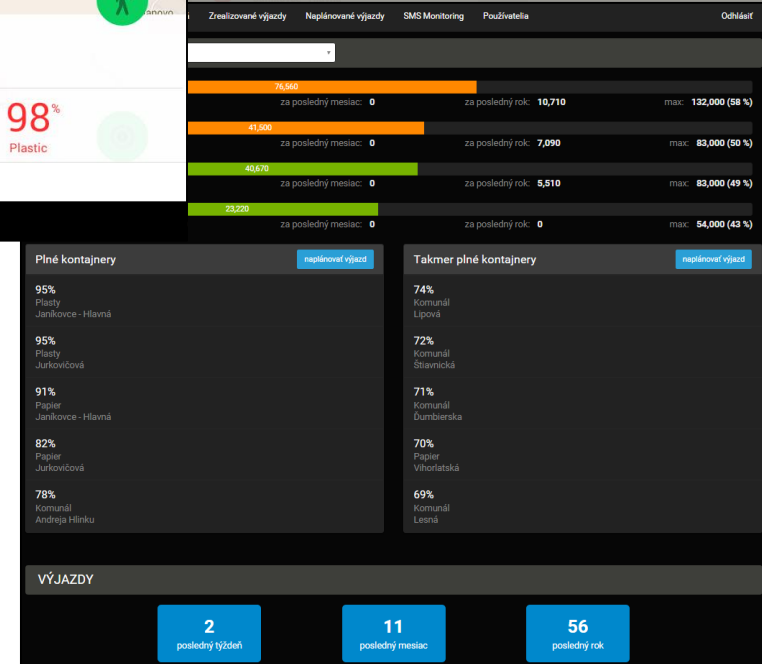

eWaste

Clothing

Paper

Water

Waste

Waste

We can
basically
measure
almost
everything

Anywhere
for long years
thanks to our
excellent power
management

Collected data
are used and
presented
by our smart
applications

We navigate
where to go
when it's **full**

We tell you
where **not** to go
when it's
empty

**We enhance
quality of service
for citizens,
business and
visitors**