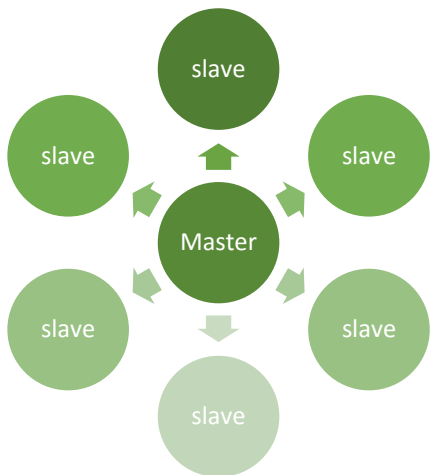

Double Sensor

1. **High preciseness** ensured by dual measurment
2. **Failure protection** ensured by dual measurement
3. Works in network of waste:it sensors (**small operational cost**)
4. **Extremely robust cover**
5. Battery duration more than **12 years**
6. **Battery replacement** available
7. **Universal mounting options**