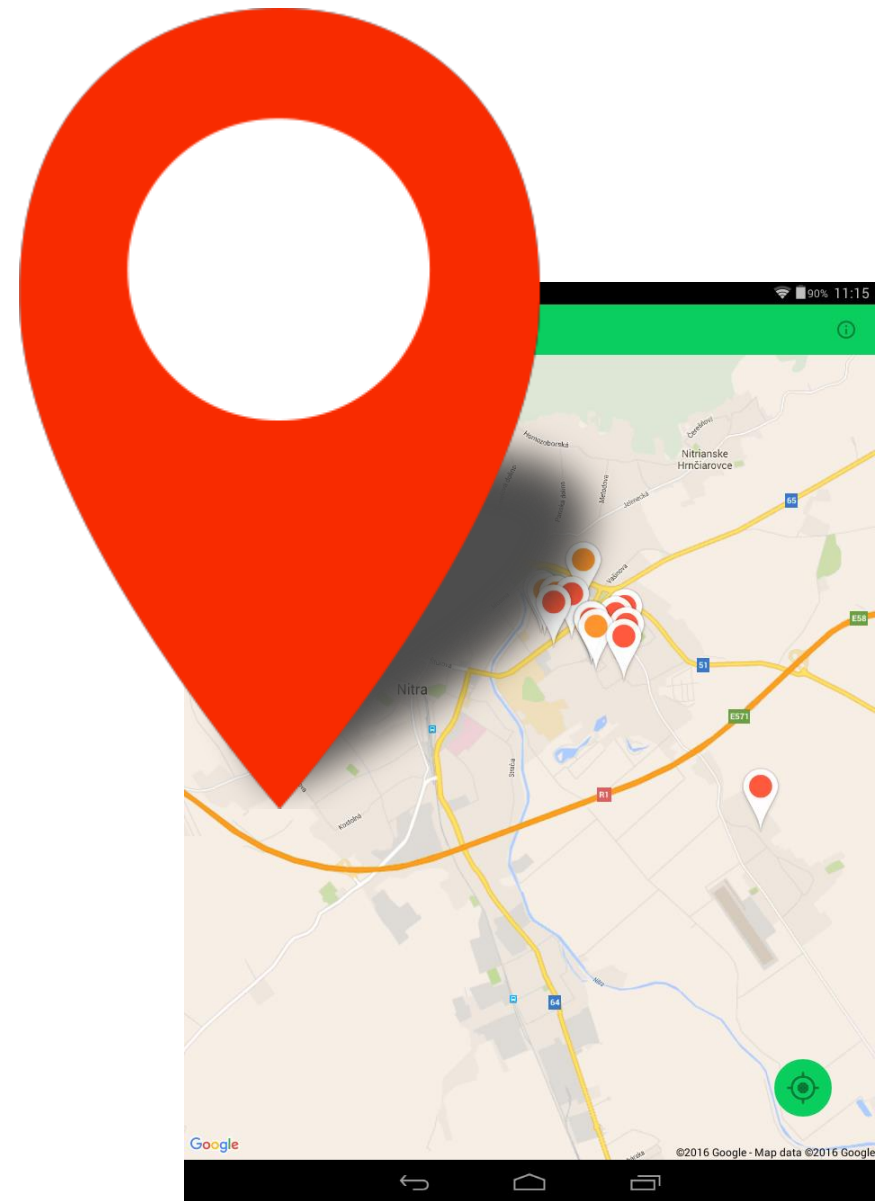

eWaste

Clothing

Paper

Water

Waste

Waste

We can
basically
measure
almost
everything

Anywhere
for long years
thanks to our
excellent power
management

Collected data
are used and
presented
by our smart
applications

We navigate
where to go
when it's **full**

We tell you
where **not** to go
when it's
empty

**We enhance
quality of service
for citizens,
business and
visitors**