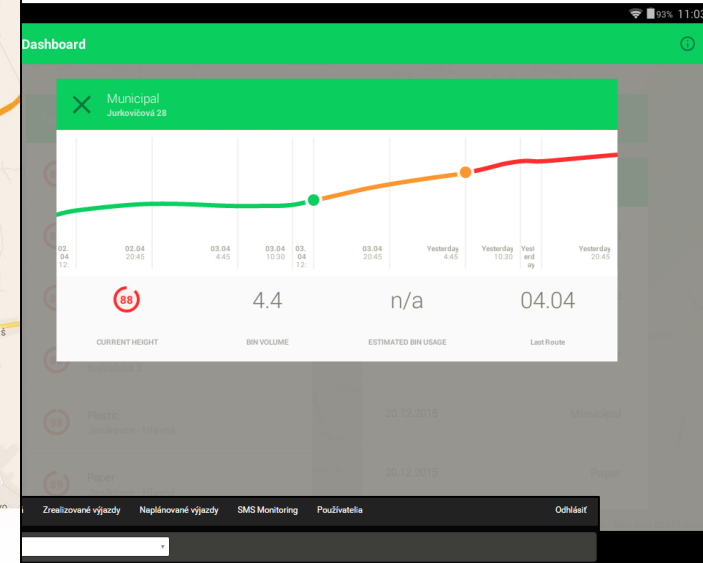

eWaste

Clothing

Paper

Water

Waste

Waste

We can
basically
measure
almost
everything

Anywhere
for long years
thanks to our
excellent power
management

Collected data
are used and
presented
by our smart
applications

We navigate
where to go
when it's **full**

We tell you
where **not** to go
when it's
empty

**We enhance
quality of service
for citizens,
business and
visitors**