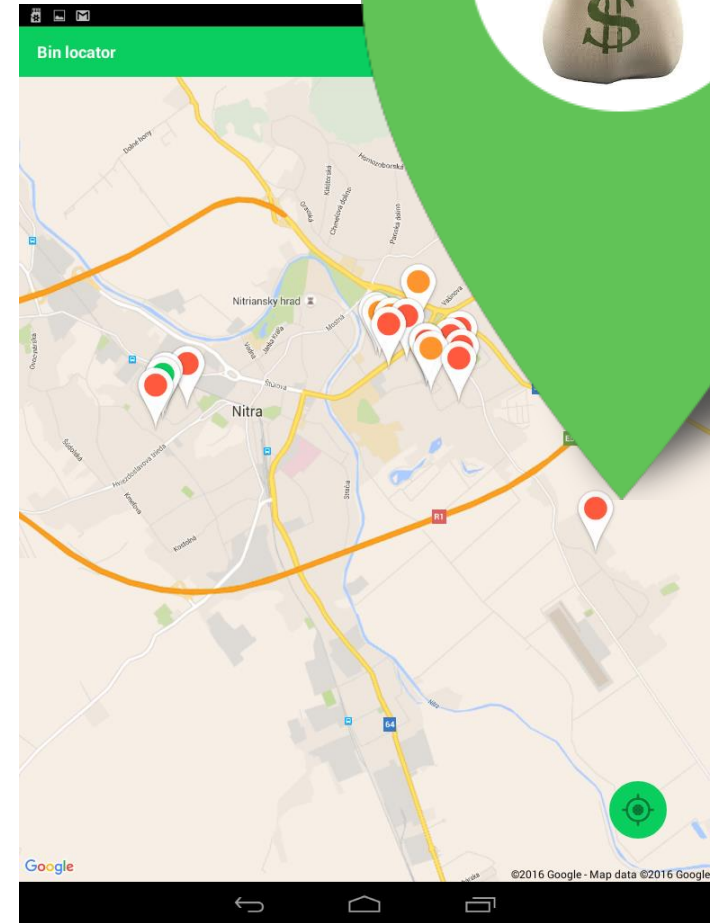

eWaste

Clothing

Paper

Water

Waste

Waste

We can
basically
measure
almost
everything

Anywhere
for long years
thanks to our
excellent power
management

Collected data
are used and
presented
by our smart
applications

We navigate
where to go
when it's **full**

We tell you
where **not** to go
when it's
empty

**We enhance
quality of service
for citizens,
business and
visitors**