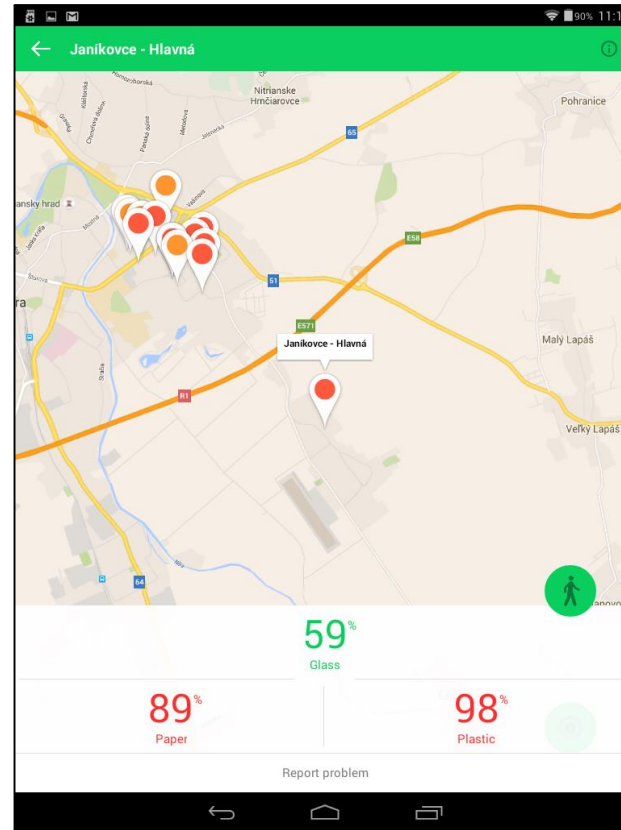

eWaste

Clothing

Paper

Water

Waste

Waste

We can
basically
measure
almost
everything

Anywhere
for long years
thanks to our
excellent power
management

Collected data
are used and
presented
by our smart
applications

We navigate
where to go
when it's **full**

We tell you
where **not** to go
when it's
empty

**We enhance
quality of service
for citizens,
business and
visitors**